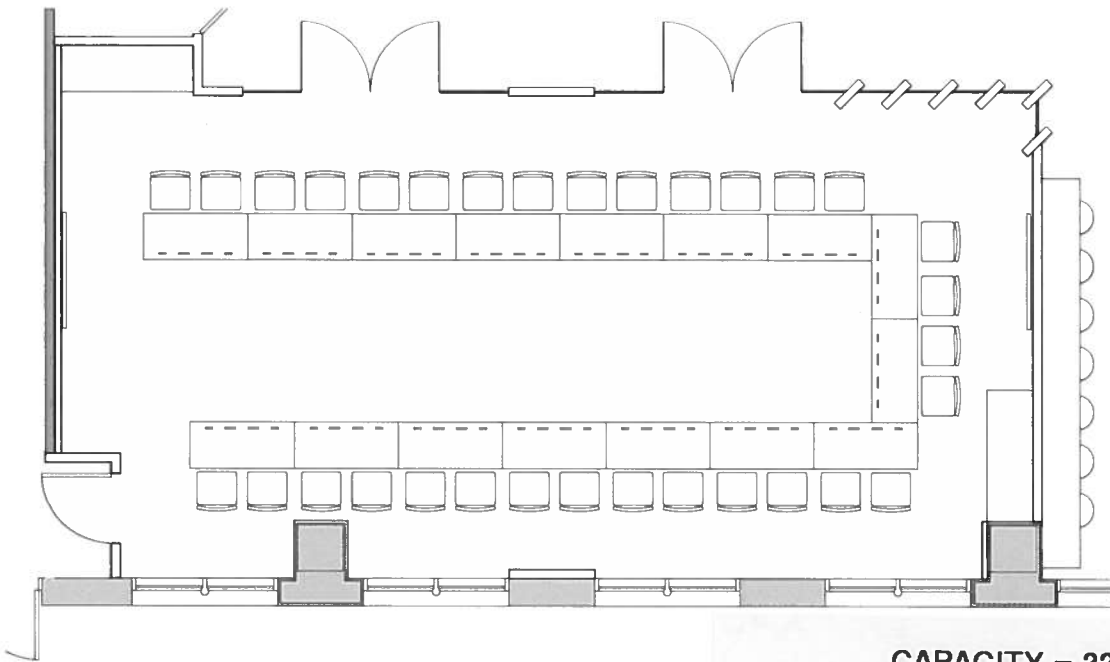

CONFERENCE A/B CHAIRS ONLY

8484 WESTPARK CONFERENCE CENTER

CAPACITY = 80

CONFERENCE LAYOUT

CONFERENCE A/B CLASSROOM

8484 WESTPARK CONFERENCE CENTER

CONFERENCE LAYOUT

CAPACITY = 40

CONFERENCE A/B BOARDROOM

8484 WESTPARK CONFERENCE CENTER

CAPACITY = 32

CONFERENCE LAYOUT