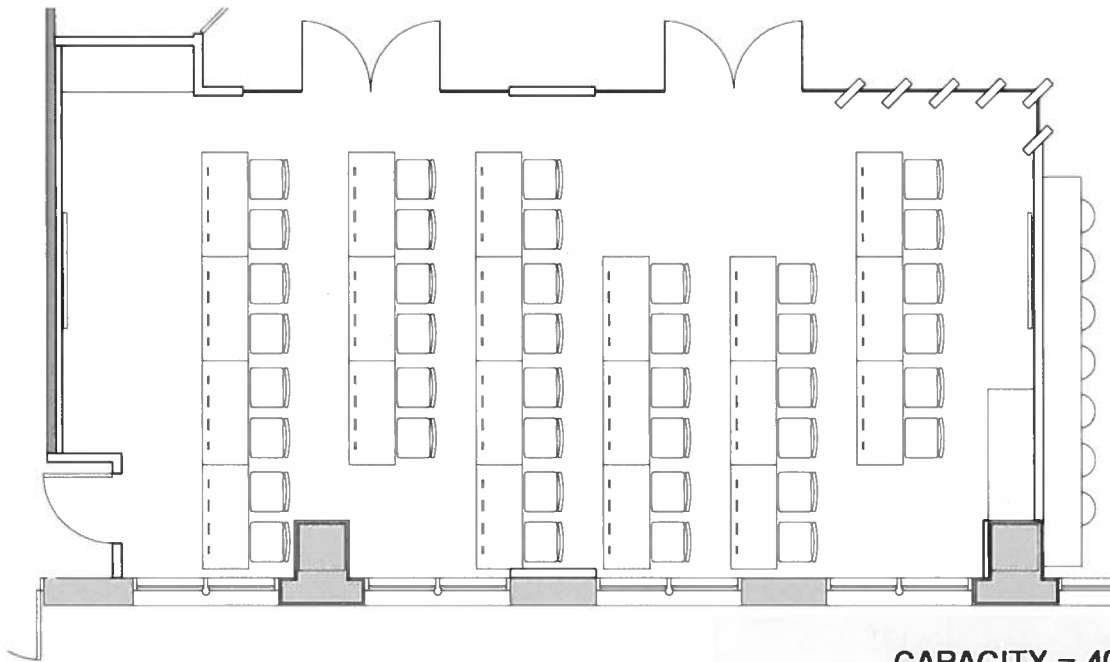

CONFERENCE A/B CHAIRS ONLY

8484 WESTPARK CONFERENCE CENTER

CAPACITY = 80

CONFERENCE LAYOUT

CONFERENCE A/B CLASSROOM

8484 WESTPARK CONFERENCE CENTER

CONFERENCE LAYOUT

CAPACITY = 40

CONFERENCE A/B BOARDROOM

8484 WESTPARK CONFERENCE CENTER

CAPACITY = 32

CONFERENCE LAYOUT