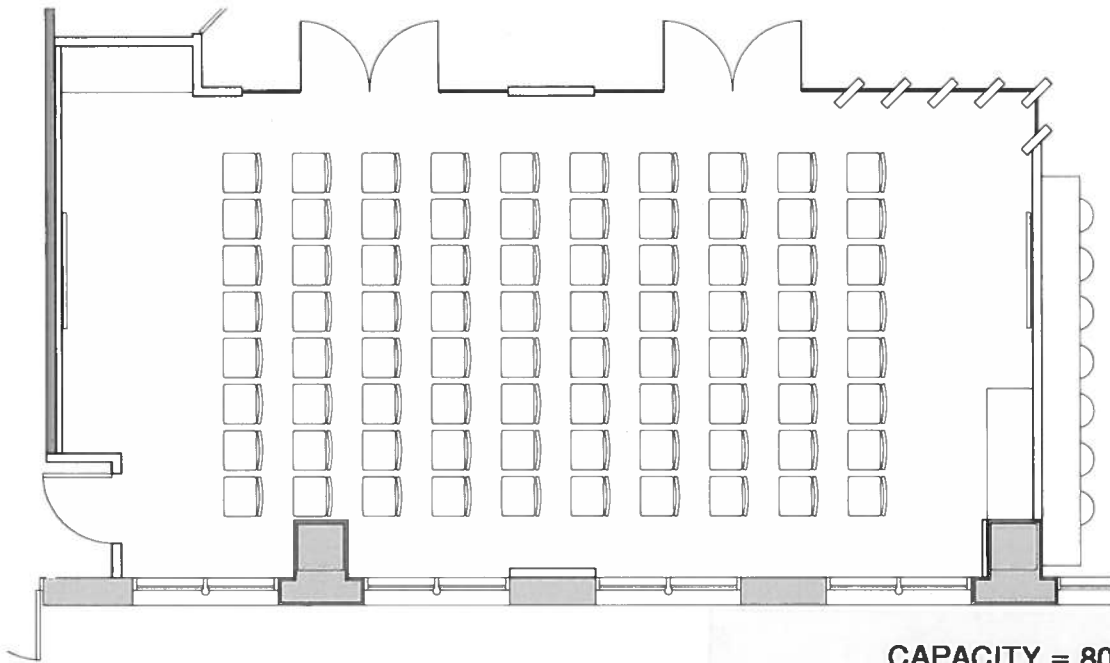

CONFERENCE A/B CHAIRS ONLY

8484 WESTPARK CONFERENCE CENTER

CAPACITY = 80

CONFERENCE LAYOUT

CONFERENCE A/B CLASSROOM

8484 WESTPARK CONFERENCE CENTER

CONFERENCE LAYOUT

CAPACITY = 40

CONFERENCE A/B BOARDROOM

8484 WESTPARK CONFERENCE CENTER

CAPACITY = 32

CONFERENCE LAYOUT