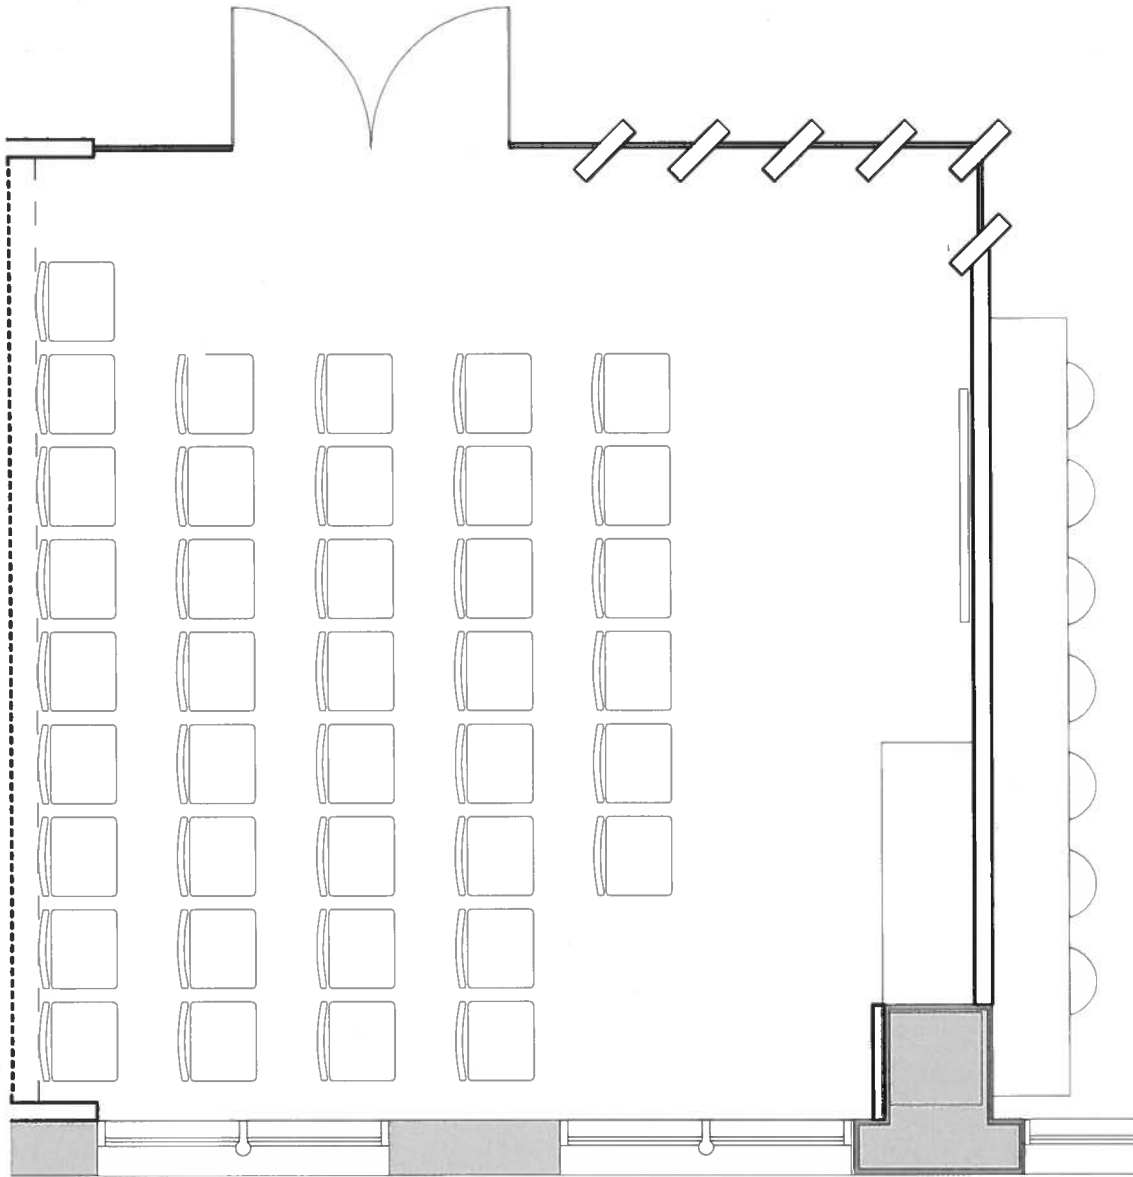

CONFERENCE B CHAIRS ONLY

8484 WESTPARK CONFERENCE CENTER

CAPACITY = 38

CONF LAYOUT

CONFERENCE B CLASSROOM

8484 WESTPARK CONFERENCE CENTER

CAPACITY = 24

CONFERENCE LAYOUT

CONFERENCE B BOARDROOM

8484 WESTPARK CONFERENCE CENTER

CAPACITY = 18

CONFERENCE LAYOUT