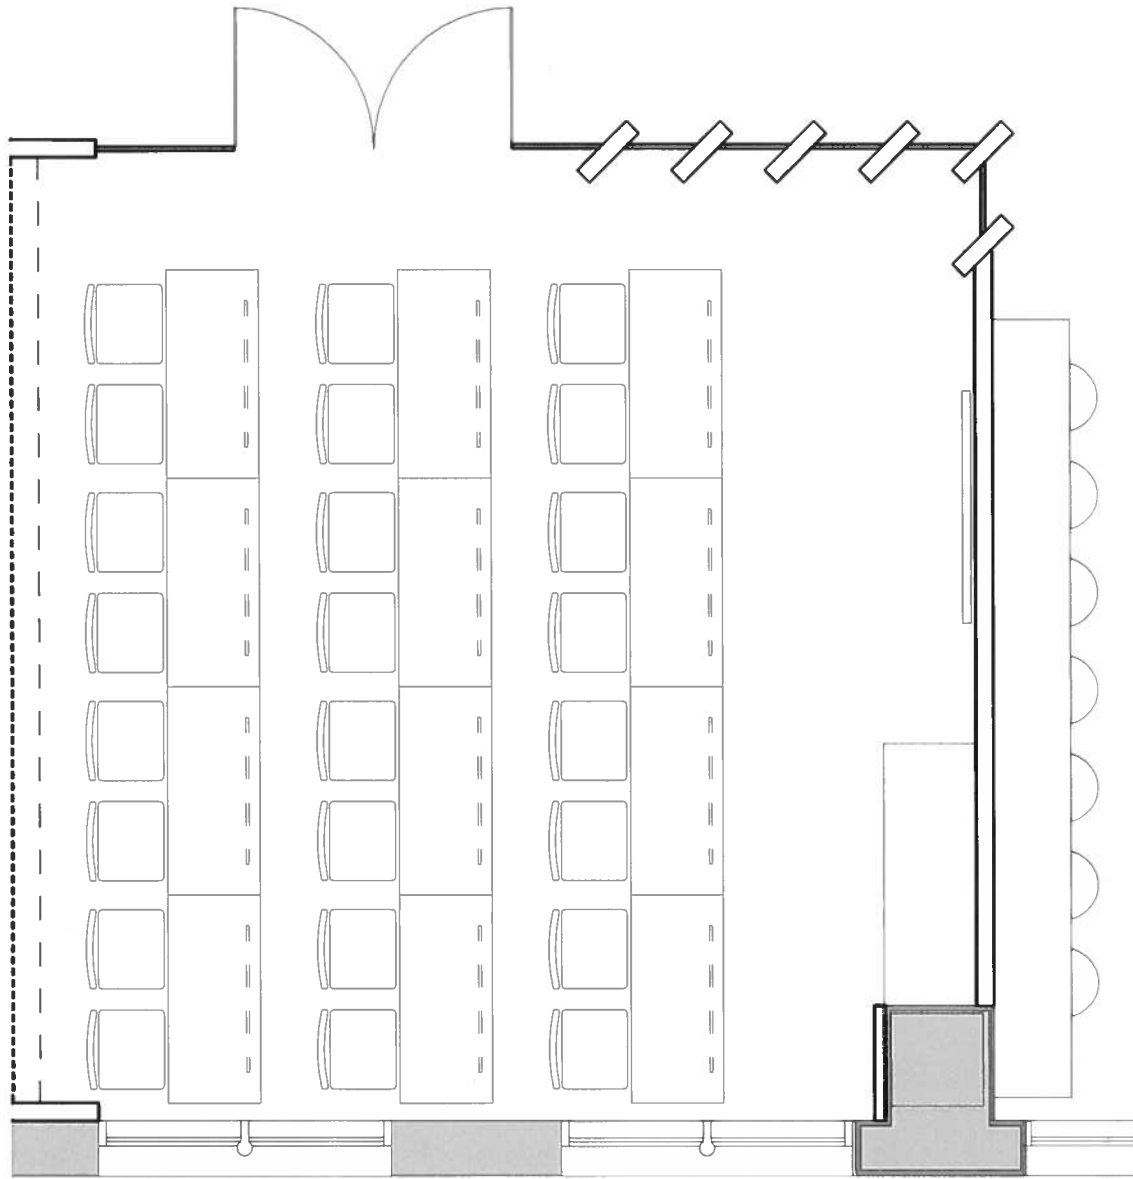

CONFERENCE B CHAIRS ONLY

8484 WESTPARK CONFERENCE CENTER

CAPACITY = 38

CONF LAYOUT

CONFERENCE B CLASSROOM

8484 WESTPARK CONFERENCE CENTER

CAPACITY = 24

CONFERENCE LAYOUT

CONFERENCE B BOARDROOM

8484 WESTPARK CONFERENCE CENTER

CAPACITY = 18

CONFERENCE LAYOUT