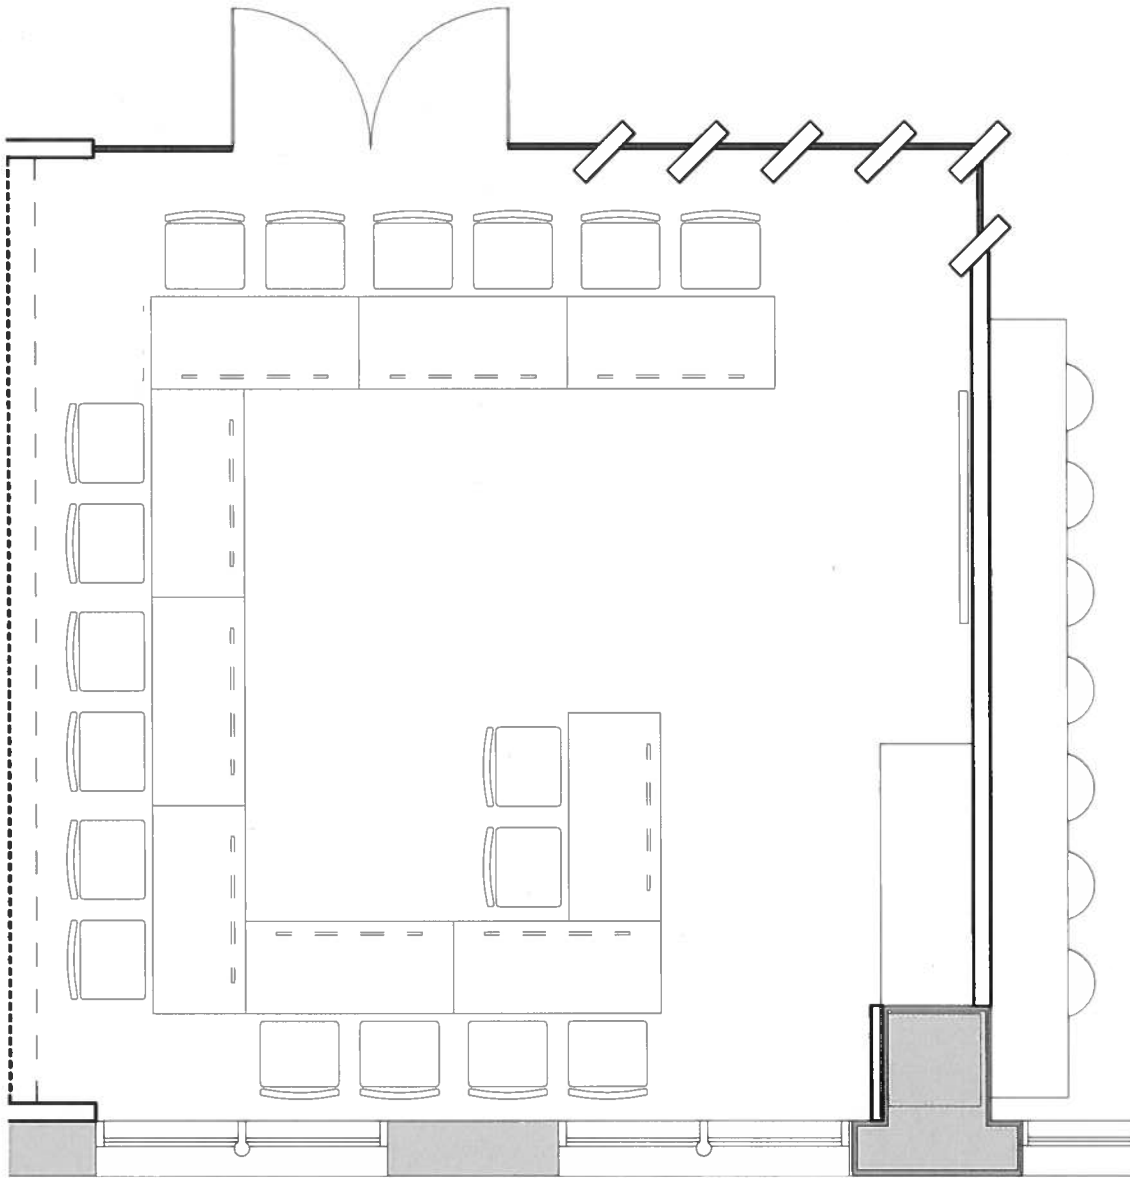

CONFERENCE B CHAIRS ONLY

8484 WESTPARK CONFERENCE CENTER

CAPACITY = 38

CONF LAYOUT

CONFERENCE B CLASSROOM

8484 WESTPARK CONFERENCE CENTER

CAPACITY = 24

CONFERENCE LAYOUT

CONFERENCE B BOARDROOM

8484 WESTPARK CONFERENCE CENTER

CAPACITY = 18

CONFERENCE LAYOUT